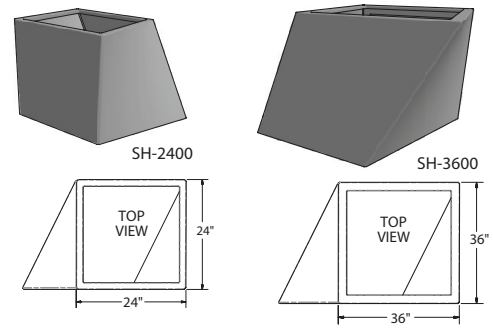

Slash Collection - Geometric Planters