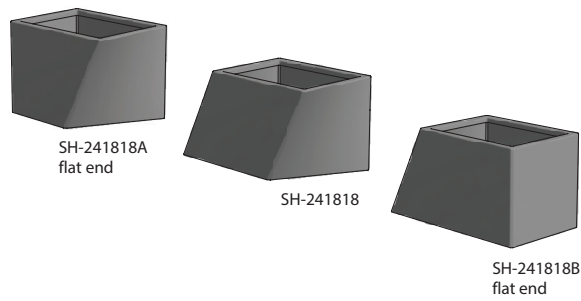

Slash Collection - Geometric Planters