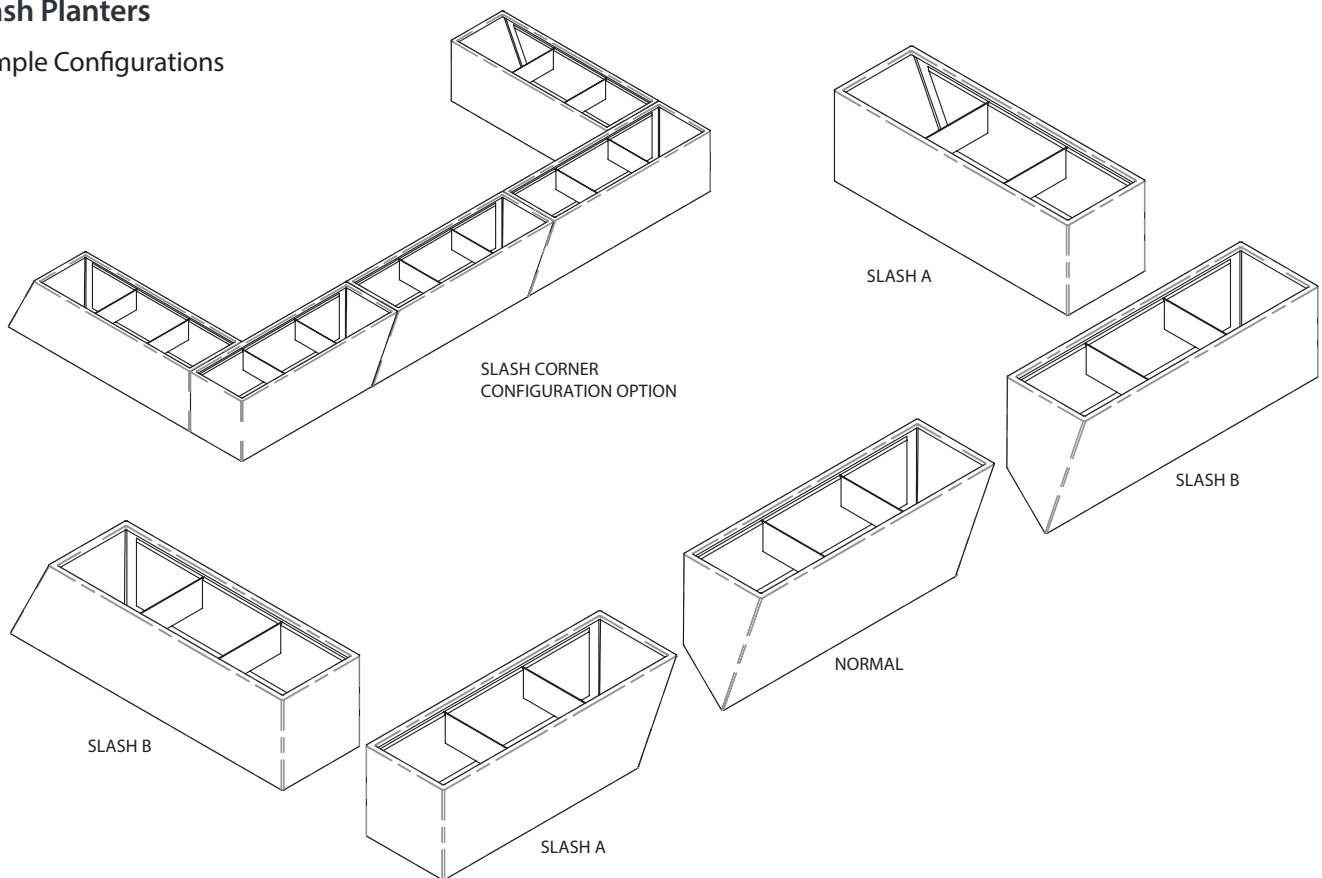

Note: GFRC planters come with 1-5/8" drain holes; 1-5/8" drain holes for FRP planters are available upon request.

Slash Planters

Sample Configurations

Note: See product drawings for details. Products are treated with medium duty sealant. GFRC planters will be delivered with drain holes unless otherwise specified. Please contact your salesperson for samples or details.

Are you finding everything you need? If not, let us know - give us a call at 800-542-2282.

SH1221

4

2930 Faber Street, Union City, CA 94587 800-542-2282 tournesol.com